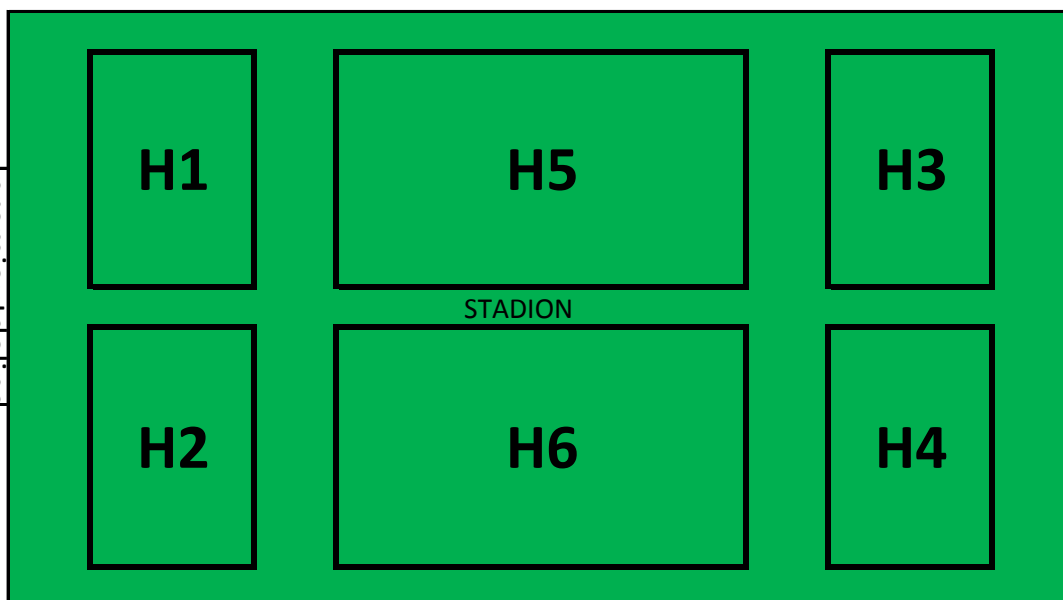

Baneoppsett Grønt Gras 2019

K
L
U
B
B
H
U
S

premieutdeling

Frøyhallen

H7

T6

T5